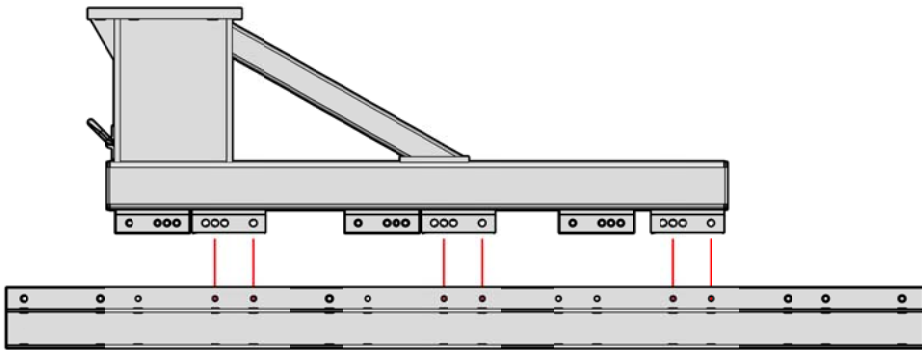

MOD

ATS-8 Ft.

3" MOD

ATS-6 Ft.

	<b>PRO-TEC Equipment</b>	
	4837 W. Grand River Ave. Lansing, MI 48906 (517) 827-3255 1-800-292-1225	
	Customer: ~	Page 1 Of 1
	Dwg. # HCA-MOD-LEG-Connection	HCA-MOD-LEG
Date: 06-Oct-2014	By: FM	