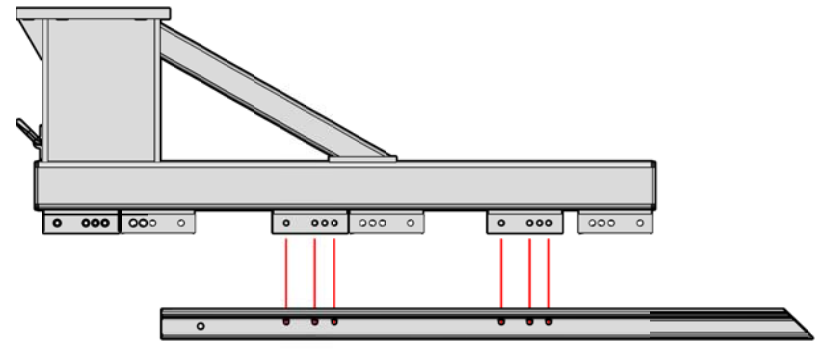

MOD

ATS-8 Ft.

3" MOD

ATS-6 Ft.

	<b>PRO-TEC Equipment</b>	
	4837 W. Grand River Ave. Lansing, MI 48906 (517) 827-3255 1-800-292-1225	
	Customer: ~	Page 1 Of 1
	Dwg. # HCA-MOD-LEG-Connection	HCA-MOD-LEG
Date: 06-Oct-2014	By: FM	