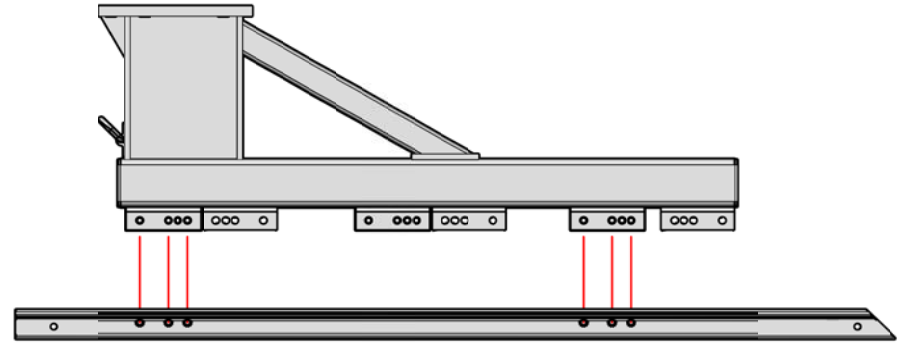

MOD

ATS-8 Ft.

3" MOD

ATS-6 Ft.

	<b>PRO-TEC Equipment</b>	
	4837 W. Grand River Ave. Lansing, MI 48906 (517) 827-3255 1-800-292-1225	
	Customer: ~	Page 1 Of 1
	Dwg. # HCA-MOD-LEG-Connection	HCA-MOD-LEG
Date: 06-Oct-2014	By: FM	